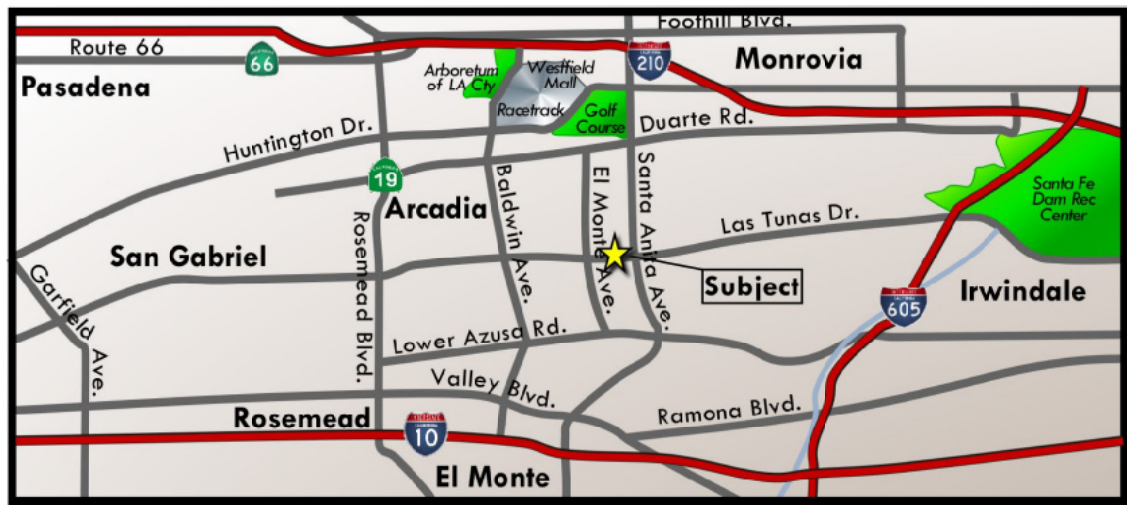

### Highlights:

- Freestanding, two-story, multi-tenant office building
- Located on Las Tunas Drive near Santa Anita Avenue
- Hard-to-find small office suite available
- Easy access to the 10, 605 and 210 freeways
- Newly painted exterior
- Minutes from the Santa Anita Race Track, Golf Course, Arboretum, Methodist Hospital, Regional Mall & many restaurants
- Garden-style courtyard
- Professionally Managed